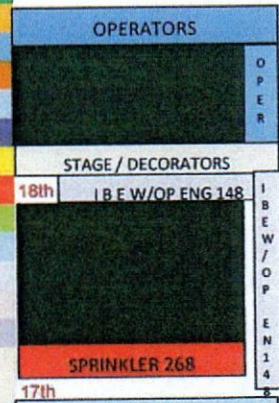

2017 Labor Day Parade Line-up Map

LABOR DAY PARADE

Monday, September 4, 2017

Line-up: 7:00 a.m. ~ Start: 9:00 a.m.

Line-up on Olive between Jefferson & 15th Street (Plus some side streets)

Route: East on Olive @ 15th to Tucker, South on Tucker to Market, West on Market to 15th to adjourn.

STAGING AREA *

- Mayor, Police Chief, Fire Chief *
- Musicians/Parade Marshall *
- United Way & Union Banner Walkers *
- Clergy *
- Color Guard *

UNION LINE UP ORDER

- **20TH ANNIV. IATSE**
- **125TH ANNIV. LETTER CARRIERS/APWU**
- **50TH ANNIV. MACHINISTS 837/DIST. 9**
1. ELEVATOR CONST. 3
2. CWA
3. ROOFERS
4. UFCW 655/88
5. USW 11-6/194 - GAS WORKERS
6. SEIU
7. INSULATORS - BRICKLAYERS
8. FIREFIGHTERS 73/2665
9. SPRINKLER FITTERS 268
10. PLUMBERS/PIPEFITTERS
11. ATU
12. IBEW/OP ENGINEERS 148
13. IRON WORKERS
14. PAINTERS/GLAZIERS
15. STAGEHANDS
16. DECORATORS
17. OPERATORS 513
18. CARPENTERS
19. UAW 2250/282
20. LABORERS
21. BOILERMAKERS
22. CEMENT MASONS
23. AFSCME
24. STEPPERS
25. TEAMSTERS
26. UNITE HERE 73
27. AFT
28. NURSES
29. SMART 36