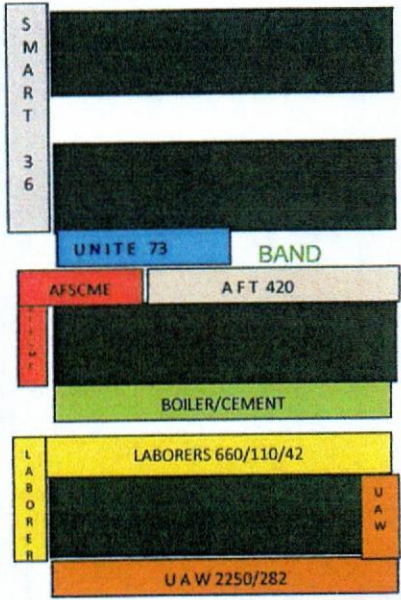

2017 Labor Day Parade Line-up Map

LABOR DAY PARADE

Monday, September 4, 2017

Line-up: 7:00 a.m. ~ Start: 9:00 a.m.

Line-up on Olive between Jefferson & 15th Street (Plus some side streets)

Route: East on Olive @ 15th to Tucker, South on Tucker to Market, West on Market to 15th to adjourn.

STAGING AREA *

- Mayor, Police Chief, Fire Chief *
- Musicians/Parade Marshall *
- United Way & Union Banner Walkers *
- Clergy *
- Color Guard *

UNION LINE UP ORDER

- 20TH ANNIV. IATSE**
- 125TH ANNIV. LETTER CARRIERS/APWU**
- 50TH ANNIV. MACHINISTS 837/DIST. 9**
- 1. ELEVATOR CONST. 3
- 2. CWA
- 3. ROOFERS
- 4. UFCW 655/88
- 5. USW 11-6/194 - GAS WORKERS
- 6. SEIU
- 7. INSULATORS - BRICKLAYERS
- 8. FIREFIGHTERS 73/2665
- 9. SPRINKLER FITTERS 268
- 10. PLUMBERS/PIPEFITTERS
- 11. ATU
- 12. IBEW/OP ENGINEERS 148
- 13. IRON WORKERS
- 14. PAINTERS/GLAZIERS
- 15. STAGEHANDS
- 16. DECORATORS
- 17. OPERATORS 513
- 18. CARPENTERS
- 19. UAW 2250/282
- 20. LABORERS
- 21. BOILERMAKERS
- 22. CEMENT MASONS
- 23. AFSCME
- 24. STEPPERS
- 25. TEAMSTERS
- 26. UNITE HERE 73
- 27. AFT
- 28. NURSES
- 29. SMART 36

JEFFERSON

JEFFERSON

PER ST LOUIS POLICE DEPARTMENT:
Left Turn Lane Must Be Kept Open
For Emergency Vehicle Use

UPDATE: 08/10/17

opeiu #13

14th

14th