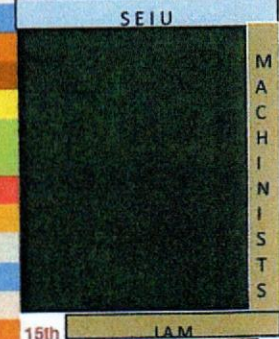

2017 Labor Day Parade Line-up Map

LABOR DAY PARADE

Monday, September 4, 2017

Line-up: 7:00 a.m. ~ Start: 9:00 a.m.

Line-up on Olive between Jefferson & 15th Street (Plus some side streets)

Route: East on Olive @ 15th to Tucker, South on Tucker to Market, West on Market to 15th to adjourn.

STAGING AREA *

- Mayor, Police Chief, Fire Chief *
- Musicians/Parade Marshall *
- United Way & Union Banner Walkers *
- Clergy *
- Color Guard *

UNION LINE UP ORDER

- **20TH ANNIV. IATSE**
- **125TH ANNIV. LETTER CARRIERS/APWU**
- **50TH ANNIV. MACHINISTS 837/DIST. 9**
1. ELEVATOR CONST. 3
2. CWA
3. ROOFERS
4. UFCW 655/88
5. USW 11-6/194 - GAS WORKERS
6. SEIU
7. INSULATORS - BRICKLAYERS
8. FIREFIGHTERS 73/2665
9. SPRINKLER FITTERS 268
10. PLUMBERS/PIPEFITTERS
11. ATU
12. IBEW/OP ENGINEERS 148
13. IRON WORKERS
14. PAINTERS/GLAZIERS
15. STAGEHANDS
16. DECORATORS
17. OPERATORS 513
18. CARPENTERS
19. UAW 2250/282
20. LABORERS
21. BOILERMAKERS
22. CEMENT MASONS
23. AFSCME
24. STEPPERS
25. TEAMSTERS
26. UNITE HERE 73
27. AFT
28. NURSES
29. SMART 36