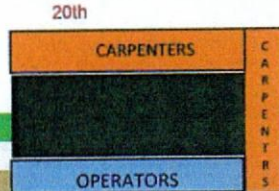

2017 Labor Day Parade Line-up Map

LABOR DAY PARADE

Monday, September 4, 2017

Line-up: 7:00 a.m. ~ Start: 9:00 a.m.

Line-up on Olive between Jefferson & 15th Street (Plus some side streets)

Route: East on Olive @ 15th to Tucker, South on Tucker to Market, West on Market to 15th to adjourn.

STAGING AREA *

- Mayor, Police Chief, Fire Chief *
- Musicians/Parade Marshall *
- United Way & Union Banner Walkers *
- Clergy *
- Color Guard *

UNION LINE UP ORDER

- **20TH ANNIV. IATSE**
- **125TH ANNIV. LETTER CARRIERS/APWU**
- **50TH ANNIV. MACHINISTS 837/DIST. 9**
1. ELEVATOR CONST. 3
2. CWA
3. ROOFERS
4. UFCW 655/88
5. USW 11-6/194 - GAS WORKERS
6. SEIU
7. INSULATORS - BRICKLAYERS
8. FIREFIGHTERS 73/2665
9. SPRINKLER FITTERS 268
10. PLUMBERS/PIPEFITTERS
11. ATU
12. IBEW/OP ENGINEERS 148
13. IRON WORKERS
14. PAINTERS/GLAZIERS
15. STAGEHANDS
16. DECORATORS
17. OPERATORS 513
18. CARPENTERS
19. UAW 2250/282
20. LABORERS
21. BOILERMAKERS
22. CEMENT MASONS
23. AFSCME
24. STEPPERS
25. TEAMSTERS
26. UNITE HERE 73
27. AFT
28. NURSES
29. SMART 36

JEFFERSON

JEFFERSON

PER ST LOUIS POLICE DEPARTMENT:
Left Turn Lane Must Be Kept Open
For Emergency Vehicle Use

UPDATE: 08/10/17

opeiu #13

14th

14th