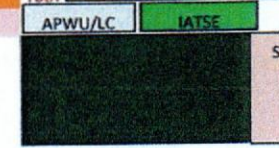

2017 Labor Day Parade Line-up Map

LABOR DAY PARADE

Monday, September 4, 2017

Line-up: 7:00 a.m. ~ Start: 9:00 a.m.

Line-up on Olive between Jefferson & 15th Street (Plus some side streets)

Route: East on Olive @ 15th to Tucker, South on Tucker to Market, West on Market to 15th to adjourn.

STAGING AREA *

- Mayor, Police Chief, Fire Chief *
- Musicians/Parade Marshall *
- United Way & Union Banner Walkers *
- Clergy *
- Color Guard *

UNION LINE UP ORDER

- **20TH ANNIV. IATSE**
- **125TH ANNIV. LETTER CARRIERS/APWU**
- **50TH ANNIV. MACHINISTS 837/DIST. 9**
1. ELEVATOR CONST. 3
2. CWA
3. ROOFERS
4. UFCW 655/88
5. USW 11-6/194 - GAS WORKERS
6. SEIU
7. INSULATORS - BRICKLAYERS
8. FIREFIGHTERS 73/2665
9. SPRINKLER FITTERS 268
10. PLUMBERS/PIPEFITTERS
11. ATU
12. IBEW/OP ENGINEERS 148
13. IRON WORKERS
14. PAINTERS/GLAZIERS
15. STAGEHANDS
16. DECORATORS
17. OPERATORS 513
18. CARPENTERS
19. UAW 2250/282
20. LABORERS
21. BOILERMAKERS
22. CEMENT MASONS
23. AFSCME
24. STEPPERS
25. TEAMSTERS
26. UNITE HERE 73
27. AFT
28. NURSES
29. SMART 36

JEFFERSON

JEFFERSON

PER ST LOUIS POLICE DEPARTMENT:
Left Turn Lane Must Be Kept Open
For Emergency Vehicle Use

UPDATE: 08/10/17

opeiu #13

14th

14th