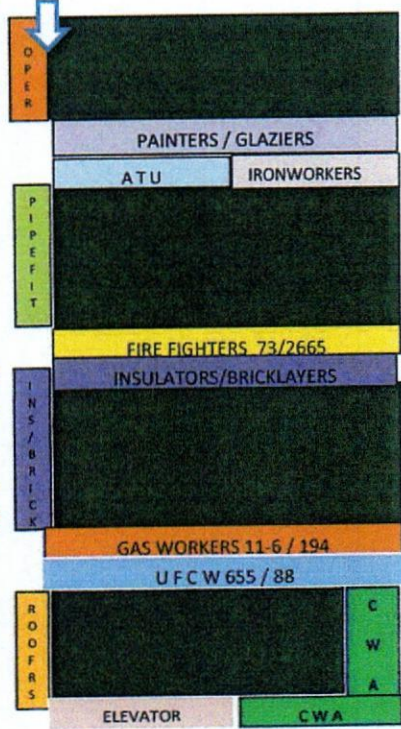

2017 Labor Day Parade Line-up Map

LABOR DAY PARADE

Monday, September 4, 2017

Line-up: 7:00 a.m. ~ Start: 9:00 a.m.

Line-up on Olive between Jefferson & 15th Street (Plus some side streets)

Route: East on Olive @ 15th to Tucker, South on Tucker to Market, West on Market to 15th to adjourn.

STAGING AREA *

- Mayor, Police Chief, Fire Chief *
- Musicians/Parade Marshall *
- United Way & Union Banner Walkers *
- Clergy *
- Color Guard *

UNION LINE UP ORDER

- 20TH ANNIV. IATSE**
- 125TH ANNIV. LETTER CARRIERS/APWU**
- 50TH ANNIV. MACHINISTS 837/DIST. 9**
- 1. ELEVATOR CONST. 3
- 2. CWA
- 3. ROOFERS
- 4. UFCW 655/88
- 5. USW 11-6/194 - GAS WORKERS
- 6. SEIU
- 7. INSULATORS - BRICKLAYERS
- 8. FIREFIGHTERS 73/2665
- 9. SPRINKLER FITTERS 268
- 10. PLUMBERS/PIPEFITTERS
- 11. ATU
- 12. IBEW/OP ENGINEERS 148
- 13. IRON WORKERS
- 14. PAINTERS/GLAZIERS
- 15. STAGEHANDS
- 16. DECORATORS
- 17. OPERATORS 513
- 18. CARPENTERS
- 19. UAW 2250/282
- 20. LABORERS
- 21. BOILERMAKERS
- 22. CEMENT MASONS
- 23. AFSCME
- 24. STEPPERS
- 25. TEAMSTERS
- 26. UNITE HERE 73
- 27. AFT
- 28. NURSES
- 29. SMART 36

JEFFERSON

JEFFERSON

PER ST LOUIS POLICE DEPARTMENT:
Left Turn Lane Must Be Kept Open
For Emergency Vehicle Use

UPDATE: 08/10/17

opeiu #13

14th

14th