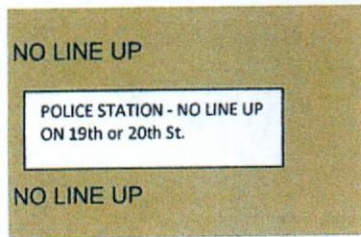

2017 Labor Day Parade Line-up Map

LABOR DAY PARADE

Monday, September 4, 2017

Line-up: 7:00 a.m. ~ Start: 9:00 a.m.

Line-up on Olive between Jefferson & 15th Street (Plus some side streets)

Route: East on Olive @ 15th to Tucker, South on Tucker to Market, West on Market to 15th to adjourn.

STAGING AREA *

- Mayor, Police Chief, Fire Chief *
- Musicians/Parade Marshall *
- United Way & Union Banner Walkers *
- Clergy *
- Color Guard *

UNION LINE UP ORDER

- 20TH ANNIV. IATSE**
- 125TH ANNIV. LETTER CARRIERS/APWU**
- 50TH ANNIV. MACHINISTS 837/DIST. 9**
- 1. ELEVATOR CONST. 3
- 2. CWA
- 3. ROOFERS
- 4. UFCW 655/88
- 5. USW 11-6/194 - GAS WORKERS
- 6. SEIU
- 7. INSULATORS - BRICKLAYERS
- 8. FIREFIGHTERS 73/2665
- 9. SPRINKLER FITTERS 268
- 10. PLUMBERS/PIPEFITTERS
- 11. ATU
- 12. IBEW/OP ENGINEERS 148
- 13. IRON WORKERS
- 14. PAINTERS/GLAZIERS
- 15. STAGEHANDS
- 16. DECORATORS
- 17. OPERATORS 513
- 18. CARPENTERS
- 19. UAW 2250/282
- 20. LABORERS
- 21. BOILERMAKERS
- 22. CEMENT MASONS
- 23. AFSCME
- 24. STEPPERS
- 25. TEAMSTERS
- 26. UNITE HERE 73
- 27. AFT
- 28. NURSES
- 29. SMART 36

JEFFERSON

JEFFERSON

PER ST LOUIS POLICE DEPARTMENT:
Left Turn Lane Must Be Kept Open
For Emergency Vehicle Use

UPDATE: 08/10/17

opeiu #13

14th

14th